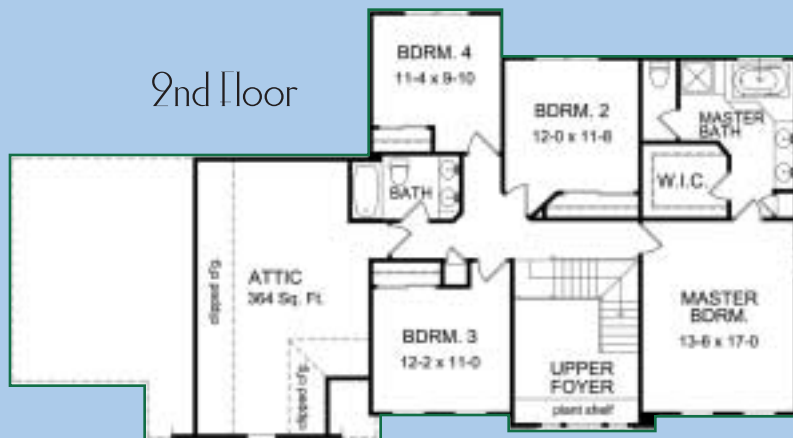

Front Elevations may vary depending on location.

The Grant

3056 SQ FT

A Step up in value for less!

1st Floor

2nd Floor

- 4 Bedroom, 2 1/2 Bath,
- 3 Car Garage
- Bonus Room
- Breakfast Room
- Study

- Hardwood Floors & Ceramic Tile
- 2 Story Foyer
- Cathedral Ceiling Family Room
- Gas Fireplace & Wood Mantel
- Exquisite Master Bath w/Whirlpool