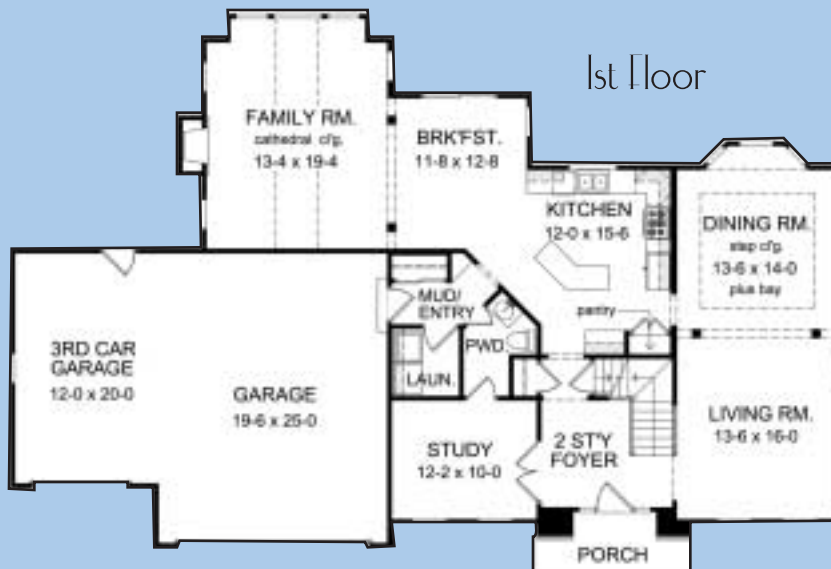

Front Elevations may vary depending on location.

The Grant

3056 SQ FT

A Step up in value for less!

1st Floor

2nd Floor

- 4 Bedroom, 2 1/2 Bath,
- 3 Car Garage
- Bonus Room
- Breakfast Room
- Study

- Hardwood Floors & Ceramic Tile
- 2 Story Foyer
- Cathedral Ceiling Family Room
- Gas Fireplace & Wood Mantel
- Exquisite Master Bath w/Whirlpool