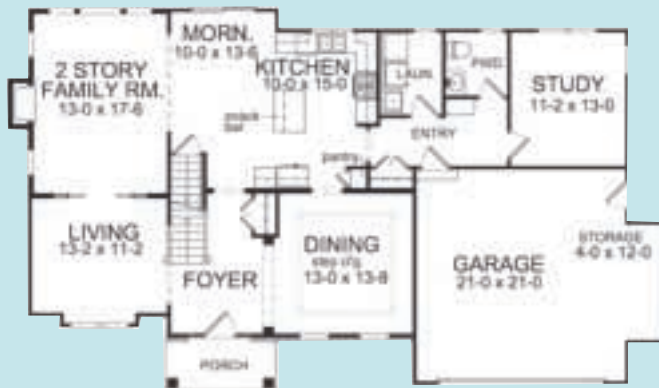

The Madison

2972 SQ FT

Front Elevations may vary depending on location.

1st Floor

4 Bedroom, 2 1/2 Bath,
2 1/2 Car Garage

Hardwood Floors & Ceramic Tile

Two Story, Sunlit Family Room w/Gas
Fireplace

Two Story Foyer

2nd Floor

Large, L-Shaped Master Suite
w/Sitting Area & Huge Walk-in Closet

The Madison

Graywood Custom Homes

**585-248-5570 or
585-738-8889**

A Step up in value, not price!