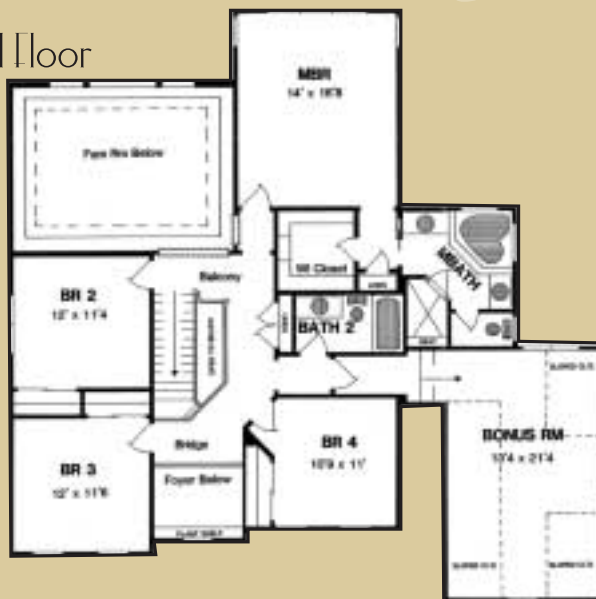

The Van Buren

2963 SQFT -
3117 SQFT

Front Elevations may vary depending on location.

The Van Buren

2nd floor

4 Bedroom, 2 1/2 Bath,
2 1/2 Car Garage

Hardwood Floors & Ceramic Tile

2 Story Family Room Loaded w/
Windows, Crown Molding
& Stepped Ceiling